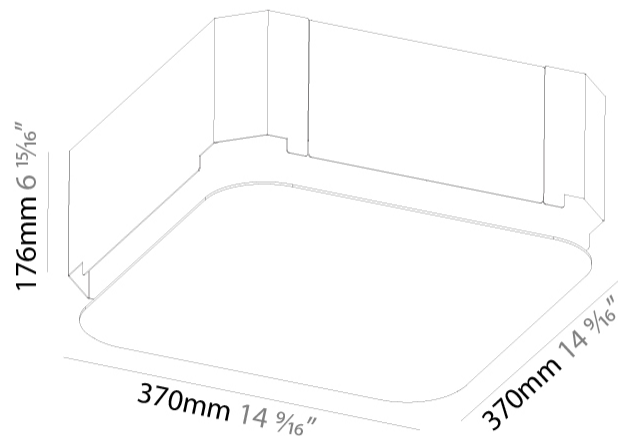

PHYSICAL

Shape: Square
Length (mm): 370
Length (in): 14 9/16
Width (mm): 370
Width (in): 14 9/16
Depth (mm): 176
Depth (in): 6 15/16
Ceiling Thickness (mm): 10 / 12.5 / 15 / 25 / 30
Ceiling Thickness (in): 3/8 or 1/2 or 9/16 or 1 or 1 3/16
Min. Recessing Depth (mm): 200
Min. Recessing Depth (in): 7 7/8
Weight (kg): 4.236
Weight (lbs): 9.32
Diffuser: PMMA - Opal
Fixture Material: Extruded Aluminum / Steel
Cut-out Measurements: 405mm / 15 15/16" x 405mm 15 15/16"
Upon Request: Unique Sizes Unique Ceiling Thickness Unique Mounting Depth Spot Inserts

ELECTRICAL

Lamp Type: LED (Zhaga Standard)
Input Wattage (W): 13.2
Total Output Wattage (W): 12.4
Dimming: Non-Dimmable
Driver Included: Yes
Driver Location: Integrated
Driver Type: Constant Current - Universal
Driver Class: Class 2
Input Voltage (V): 120 - 277
Constant Current (MA): 350
Upon Request: (Not included - see components) Integral: 0-10Vdc dimming / Phase dimming 120Vac only

LED

Color Temperature (°K): 3000 / 4000
Max. Delivered Lumen (lm): 1090 / 1130
CRI: >80 CRI
Efficiency (%): 0.804
Lamp Life (hrs): 50000
Upon Request: Other CCT available

OPTICAL

RATINGS AND CERTIFICATIONS

Certified By: Certified for North American Standards
IP rating: IP20

PROJECT
TYPE
SPECIFIER
QUANTITY
DATE